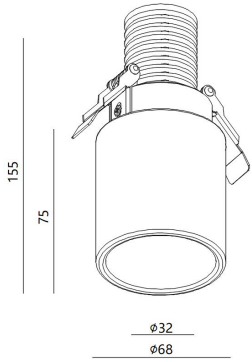

**DL6309**

**8W Marble Semi Fix Led Downlight**

**Description**

Compact Design;  
Low UGR;  
IP21 For indoor

**Finish**

Black/White/Anodizing/Plating

**Material**

Aluminium+Marble

60mm  
5-25mm

**TECHNICAL CHARACTERISTICS**

**Light source**

Light source:Luminus CXM-6  
Output (W):7.2W (200mA 36V)  
Total power consumption (W): 8W  
Color temperature: 2700/3000/4000K  
CRI: 90  
Photobiological risk:RG1  
Real Lumen: 644.71lm  
Qty Leds: 1pcs  
Lm/Real W: 80.45  
Life Time: 50.000h L80B20  
MacAdam steps: 3  
UGR: <19

**Gear**

This product is supplied without gear;

**Luminaire**

Downlight suitable for indoor area  
crossing: No  
Warranty: 5 Years

**PHOTOMETRIC DATA**

LIGHT DISTRIBUTION for 3500K  
Medium 36°

h(m)	E(lx)	Ø(m)
1	1570	Ø0.53
2	392.6	Ø1.07
3	174.5	Ø1.60
4	98.14	Ø2.14
5	43.62	Ø2.67